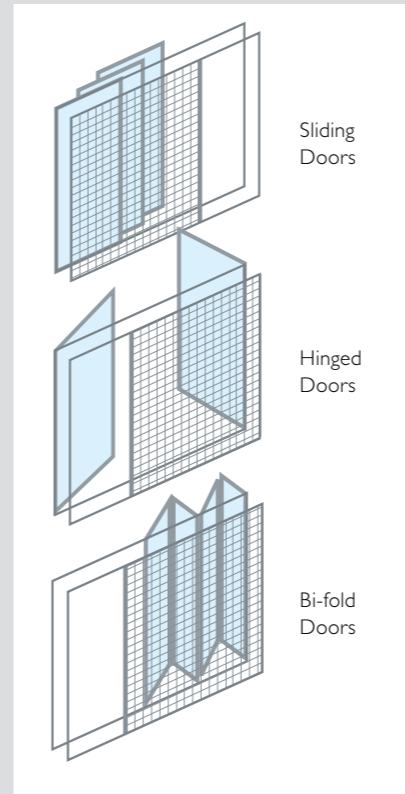

KEY FEATURES

- The S4 Screening System from Centor Architectural is a revolutionary product providing eco-friendly retractable insect screening and solar control with fingertip operation across a wide range of Vantage®, Elevate™ and ThermalHEART™ door systems.
- S4 allows homeowners to have complete control of their living environment. Used singly or paired together S4 is ready for use whatever the season or time of day. S4 retracts horizontally and discreetly into its frame when not in use – a revolutionary solution for those who refuse to compromise on style.
- On openings up to 4.69m wide either single or multi-function options are available.
- Where a single function is required choose from insect screen or sun filter fabric. For a multi-function option select both fabrics to create a two-in-one screening solution.
- Create a multi-function system using sun filter and insect fabrics to provide solar control in the mornings and prevent insects entering the home in the evenings.
- For openings wider than 4.69m and up to 9.18m wide choose one fabric only, either mesh or blind for a double system.
- The solar control blind doubles as a projection screen for either indoor or outdoor viewing. Mechanisms within the system enable the blind to be left partially open, allowing access to the doorway without the hassle of opening and closing the blind.
- The considered design of S4 complements any large opening. Available in a clear anodised finish, custom colours and real wood veneers, its mechanisms are concealed within the frame so screen and frame become an integrated unit.
- A range of Centor innovations ensure the whole package functions simply and smoothly.

Self-Feeding Mechanism

Should winds blow the screen out of the top or bottom channels the fabric will self-feed back onto the roll.

Tight Technology™

Tight Technology™ manufacturing techniques ensure control of the horizontal edges of the screen so they remain straight and tight across the widest spans.

Shock Absorption

In the majority of cases the shock absorption mechanism prevents system damage by redirecting impact away from the screen.

Load Balancing Technology™

Load Balancing Technology (LBT™) allows for the effortless fingertip control synonymous with Centor™ products. With no crude spring-loading to fight against, the screen's lead stile remains firmly in any chosen position until further pressure is applied. Load-balancing also means far greater tension across the screen or blind, eliminating any tendency for sag.

Testing

The S4 Screening System has undergone cyclic testing to 400,000 operations in a laboratory and extensively exposed to dust, mud, sand and corrosive atmosphere to ensure it is a product for the real world. It has withstood impact testing with a 17kg punching bag 100 times and considerable pushing, poking and prodding to simulate real life usage.

Materials